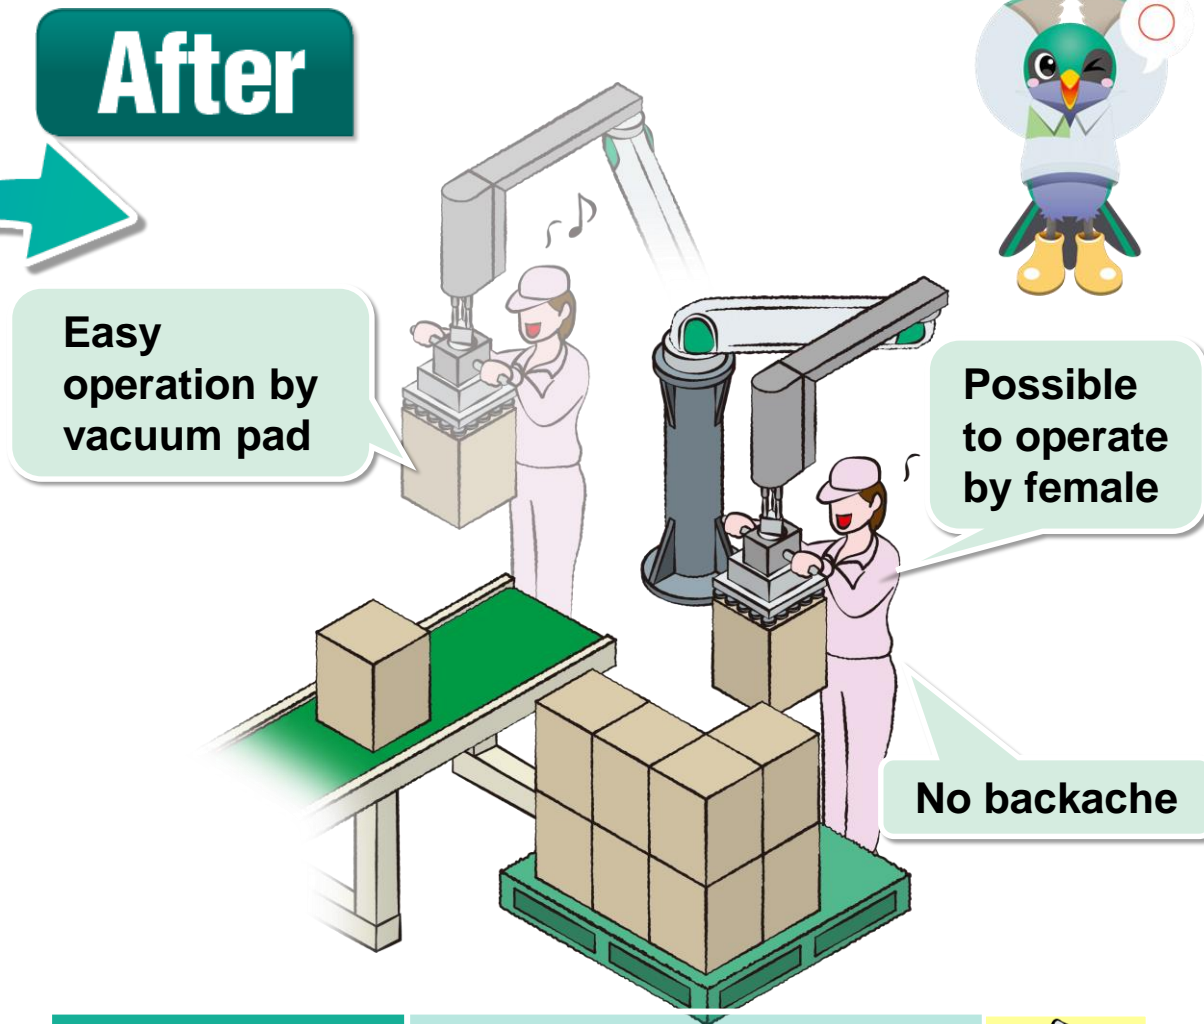

Before

After

Work weight	30kg (Carton Box)
Frequency	100 times/day

Arm	Palletizing	
Attachment	Vacuum Pad	

Point

Safety Prevent backache
Utilization of diversity