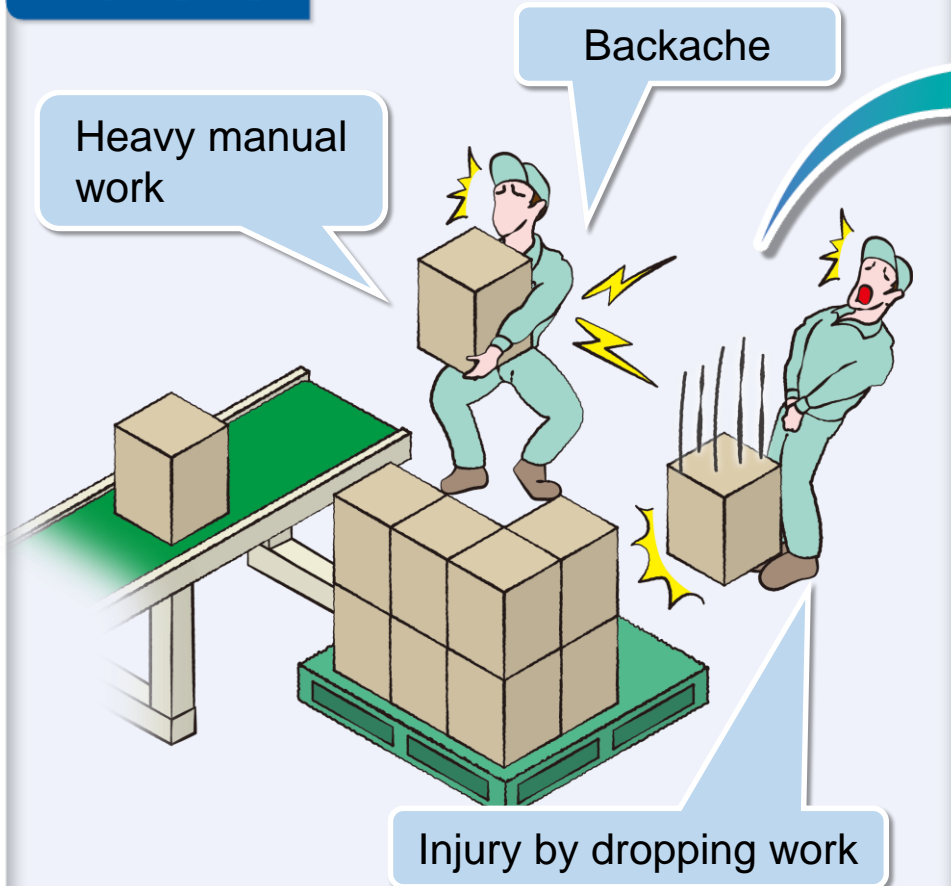

Before

After

Work weight	30kg (Carton Box)
Frequency	100 times/day

Arm	Palletizing	
Attachment	Vacuum Pad	

Point

Safety Prevent backache
Utilization of diversity